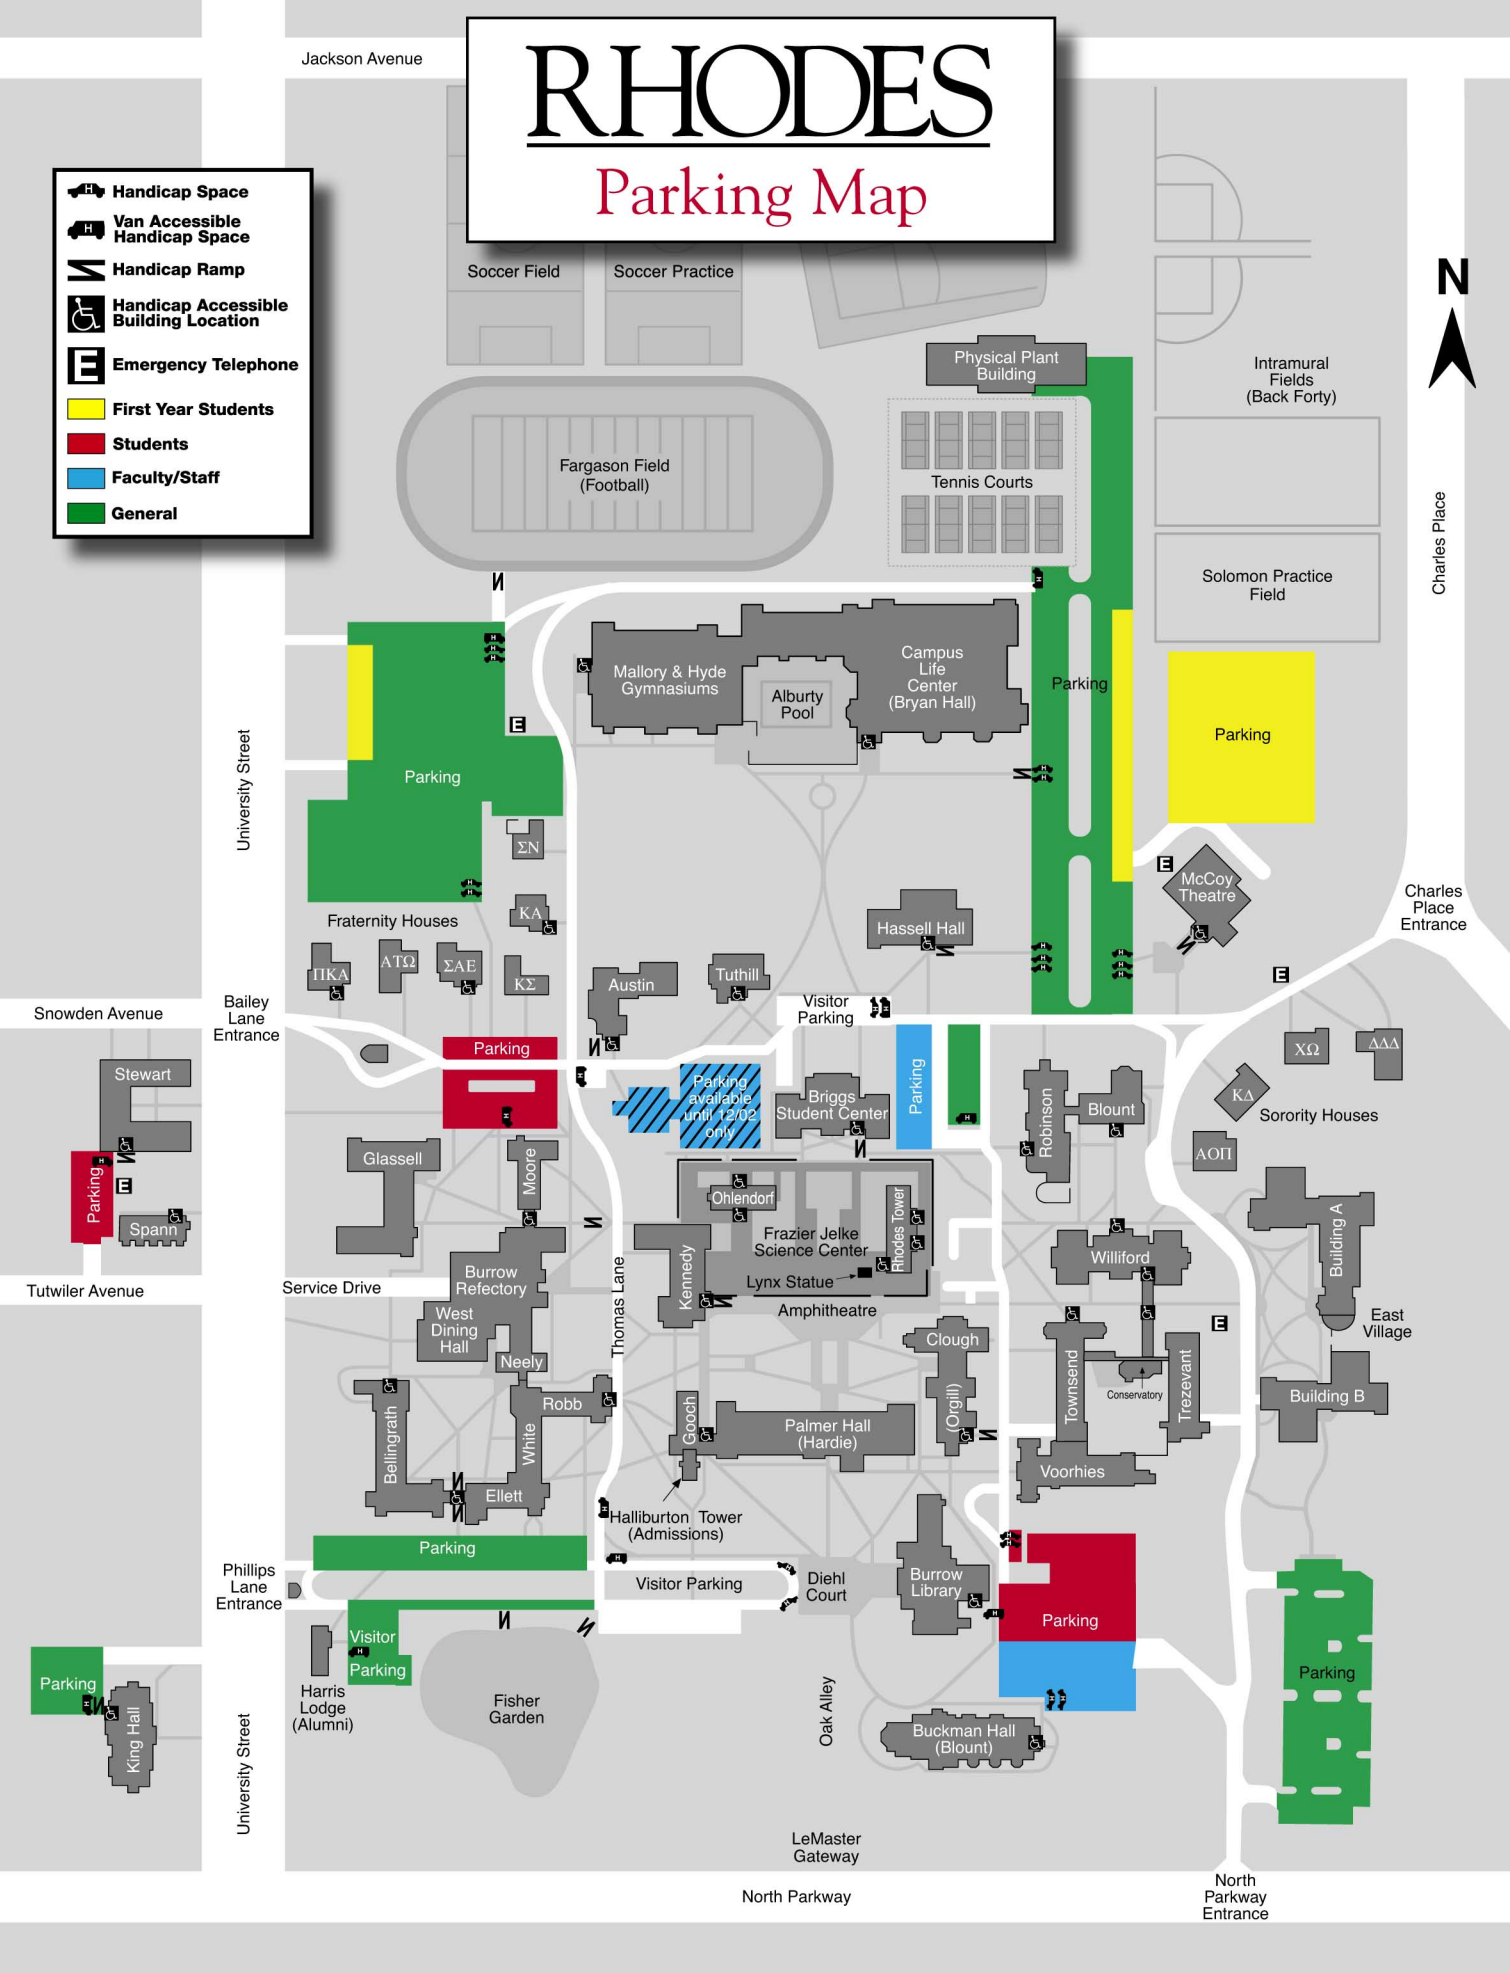

Charles Place

Charles Place Entrance

East Village

North Parkway Entrance

Jackson Avenue

Snowden Avenue

Tutwiler Avenue

Phillips Lane

University Street

North Parkway

North Parkway

Bailey Lane Entrance

Service Drive

Phillips Lane Entrance

University Street

Thomas Lane

Oak Alley

LeMaster Gateway

Soccer Field

Soccer Practice

Fargason Field (Football)

Physical Plant Building

Tennis Courts

Intramural Fields (Back Forty)

Voorhies

Building B

Halliburton Tower (Admissions)

Visitor Parking

Diehl Court

Burrow Library

Parking

Parking