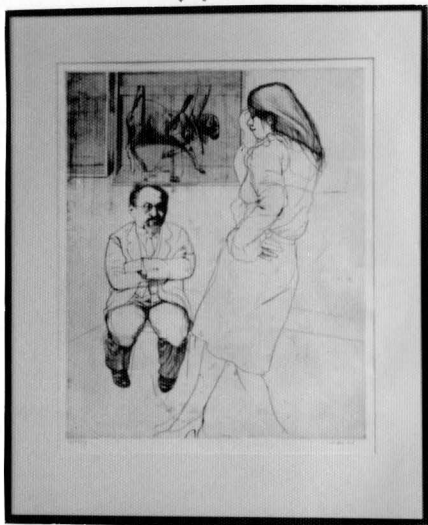

Artist: Abeles, Sigmund

Title: *Experiment II*

Size: 18" x 23" w/o
24" x 29" w/frame

Date work executed: 1968

Signature & location: Sigmund Abeles
lower rt. corner

born - 1934

How obtained & conditions: purchased

Framed: black - 1" Condition: good
white mat - 2 3/4" x 3 1/2"

Description:

Location: Clough *4th floor*

Accession No.

~~12141~~ *8991*

C-4050.7

Artist

Abeles, Sigmund