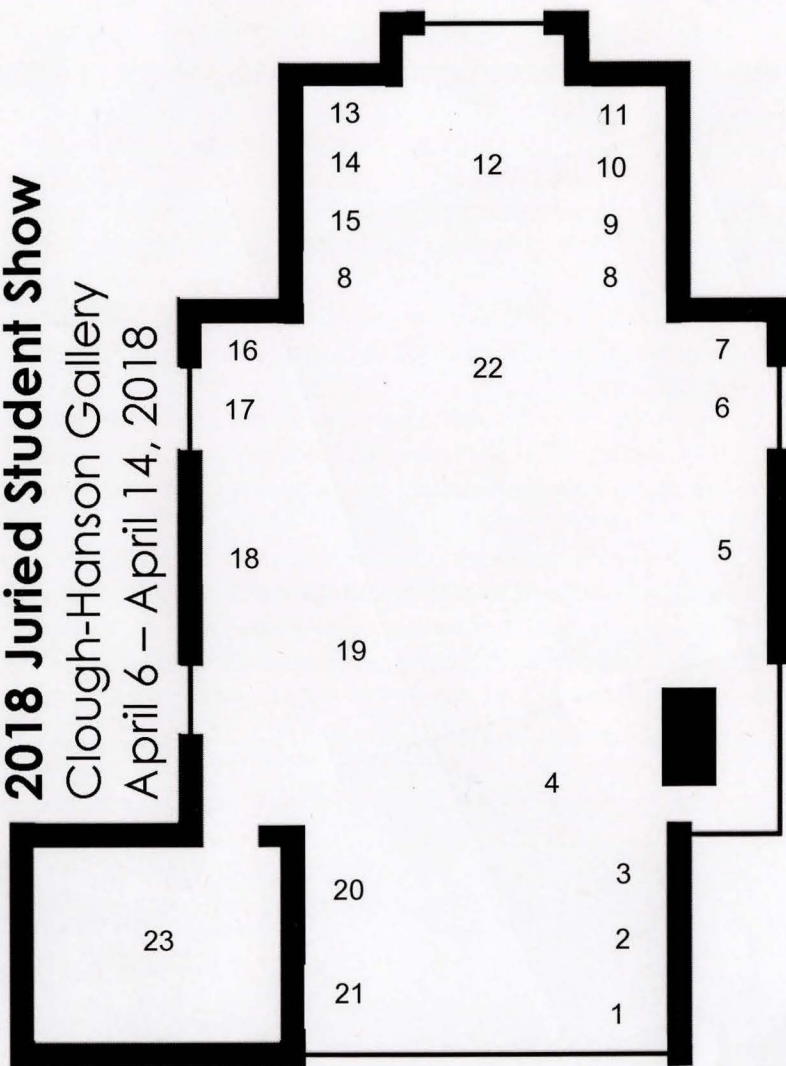

2018 Juried Student Show
Clough-Hanson Gallery
April 6 – April 14, 2018

1. Reagan Alley
Untitled, acrylic on canvas

2. Erin Burman
Witness II, mixed media

3. Erin Burman
Pigeon Feelings, mixed media

4. Hope Hudson
Post, yarn dyed with tea, coconut oil, linen, batting, wood, screws, latex paint

5. Qian Xu
Qian, plastic

6. Caroline Coles
Rabbit Slippers, fabric, plaster, wire, resin, paint

7. Elise Rawlinson
It's blood, get over it – the liberation of the period
menstrual blood on canvas, plaster vulva molds

8. Olivia Thomas
Untitled, canvas, paint

9. Tricia Sculco
String Theory, acrylic

10. Tricia Sculco
Roped In, acrylic

11. Amelia Tornatore
Take as Needed, wax, paint, paper, wood

12. Luke Fairbanks
Momentum, lost wax, acrylic

13. Scott King
Armed, pencil

14. Casey Iskra
Hard to See? Charcoal, crayon

15. Melissa Paniz
Siracha Bottles, wax, wood, paint

16. Amelia Tornatore
Panopticon, wood, paint, plexiglass, string lights

17. Amelia Tornatore
Char, plaster, wire, paint, fabric, plastic bags, yarn

18. Sarah Hatfield
Fuck It, acrylic

19. J. Hugh Wright III
Ground Pork, plaster, wire

20. Frank Beiser
Untitled (Red Rider 2000), acrylic on canvas

21. Reagan Alley
Untitled, acrylic on canvas

Performances:

22. Elise Rawlinson
A Thank You to the Flowers
Begins at 6:00pm

23. Qian Xu
Petite Asian Woman in Production
5:30 – 6:30